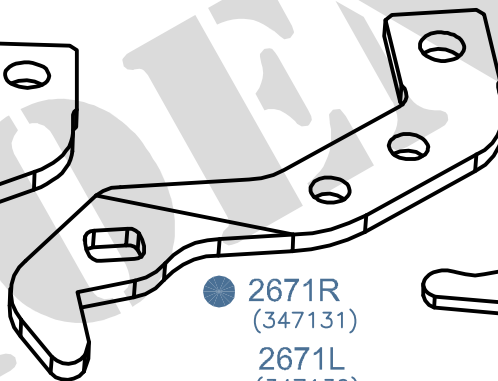

2640 - (SELVEDGE)

2645 HOLDER

2646 HOLDER

2650 - LWV4/S (SELVEDGE)

● 2652
(3712L)

● 2653
(3713L)

2650-00
(3710-0L)
CUTTER ASSEMBLY

2660 - LWV4/S (WEFT)

2660B-00
CUTTER ASSEMBLY
BRAZED TIP CUTTER

● 2663

● 2664

2670 - (SELVEDGE)

2670-0R
2670-0L

● 2671R
(347131)
2671L
(347130)

● 2672R
(347132)
2672L
(347129)

MATERIAL CODE : ● SOLID CARBIDE , ○ HSS , ◐ BRAZED CARBIDE , ⊙ TIN COATED