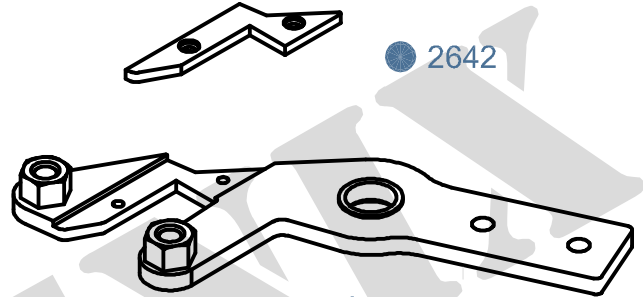

2640 - (SELVEDGE)

2645 HOLDER

2646 HOLDER

2650 - LWV4/S (SELVEDGE)

● 2652
(3712L)

● 2653
(3713L)

2650-00
(3710-0L)
CUTTER ASSEMBLY

2660 - LWV4/S (WEFT)

2660B-00
CUTTER ASSEMBLY
BRAZED TIP CUTTER

● 2663

● 2664

2670 - (SELVEDGE)

2670-0R
2670-0L

● 2671R
(347131)
2671L
(347130)

● 2672R
(347132)
2672L
(347129)

MATERIAL CODE : ● SOLID CARBIDE , ○ HSS , ◐ BRAZED CARBIDE , ⊙ TIN COATED