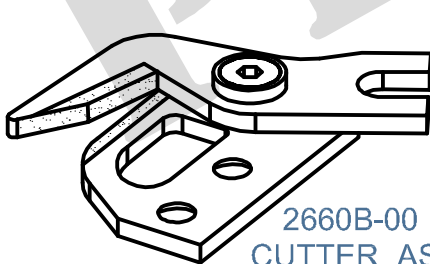

2640 - (SELVEDGE)

2645 HOLDER

2646 HOLDER

2650 - LWV4/S (SELVEDGE)

● 2652
(3712L)

● 2653
(3713L)

2650-00
(3710-0L)
CUTTER ASSEMBLY

2660 - LWV4/S (WEFT)

2660B-00
CUTTER ASSEMBLY
BRAZED TIP CUTTER

● 2663

● 2664

2670 - (SELVEDGE)

2670-0R
2670-0L

● 2671R
(347131)
2671L
(347130)

● 2672R
(347132)
2672L
(347129)

MATERIAL CODE : ● SOLID CARBIDE , ○ HSS , ◐ BRAZED CARBIDE , ⊙ TIN COATED