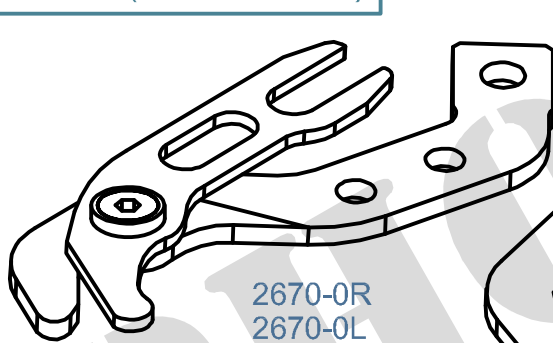

2640 - (SELVEDGE)

2645 HOLDER

2646 HOLDER

2650 - LWV4/S (SELVEDGE)

● 2652
(3712L)

● 2653
(3713L)

2650-00
(3710-0L)
CUTTER ASSEMBLY

2660 - LWV4/S (WEFT)

2660B-00
CUTTER ASSEMBLY
BRAZED TIP CUTTER

● 2663

● 2664

2670 - (SELVEDGE)

2670-0R
2670-0L

● 2671R
(347131)
2671L
(347130)

● 2672R
(347132)
2672L
(347129)

MATERIAL CODE : ● SOLID CARBIDE , ○ HSS , ◐ BRAZED CARBIDE , ⊙ TIN COATED